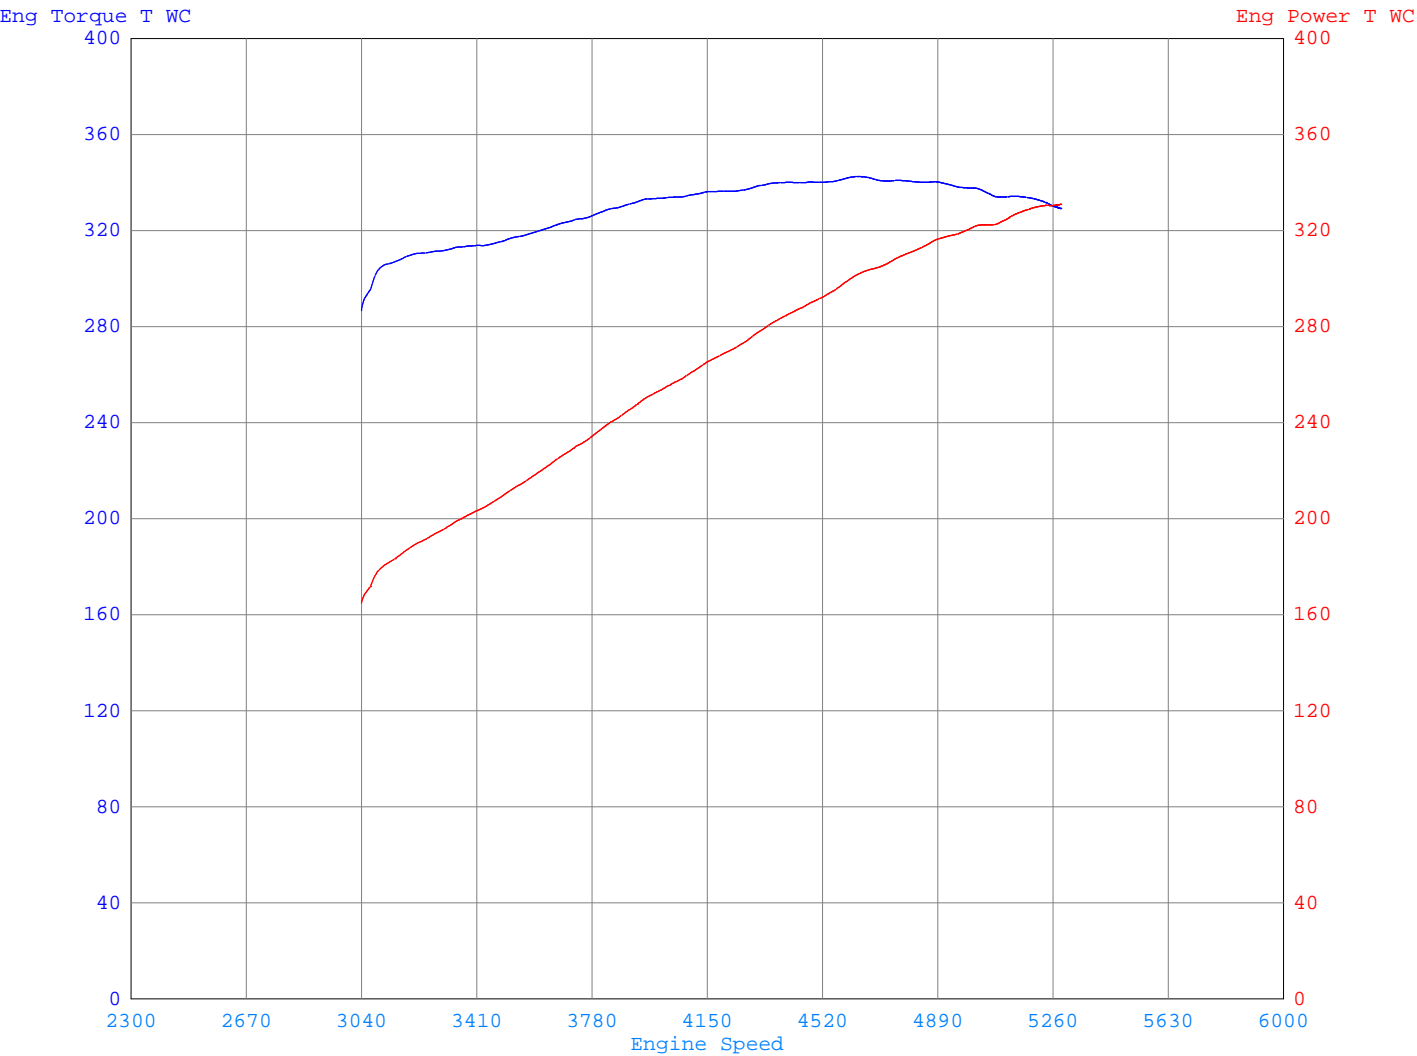

Pickups Plus Cars

7950 Columbus Pike,
 Lewis Center, Ohio 43035
 Phone: (740)549-2828 / www.pickupspluscars.com - Fax: (740)201-0475 /

Date Printed : 2009/01/29 Filter Mode : FIR
 Time Printed : 11:12:35 Filter Value : 50

Run#	License	Owner	Acquired	Test Comments
2001	Firebird	WS6		

Min Max Avg

Channel / Run	1	2	3	1	2	3	1	2	3
Eng Torque T WC (Ft-Lb)	287			343			330		
Eng Power T WC (HP)	165			331			269		